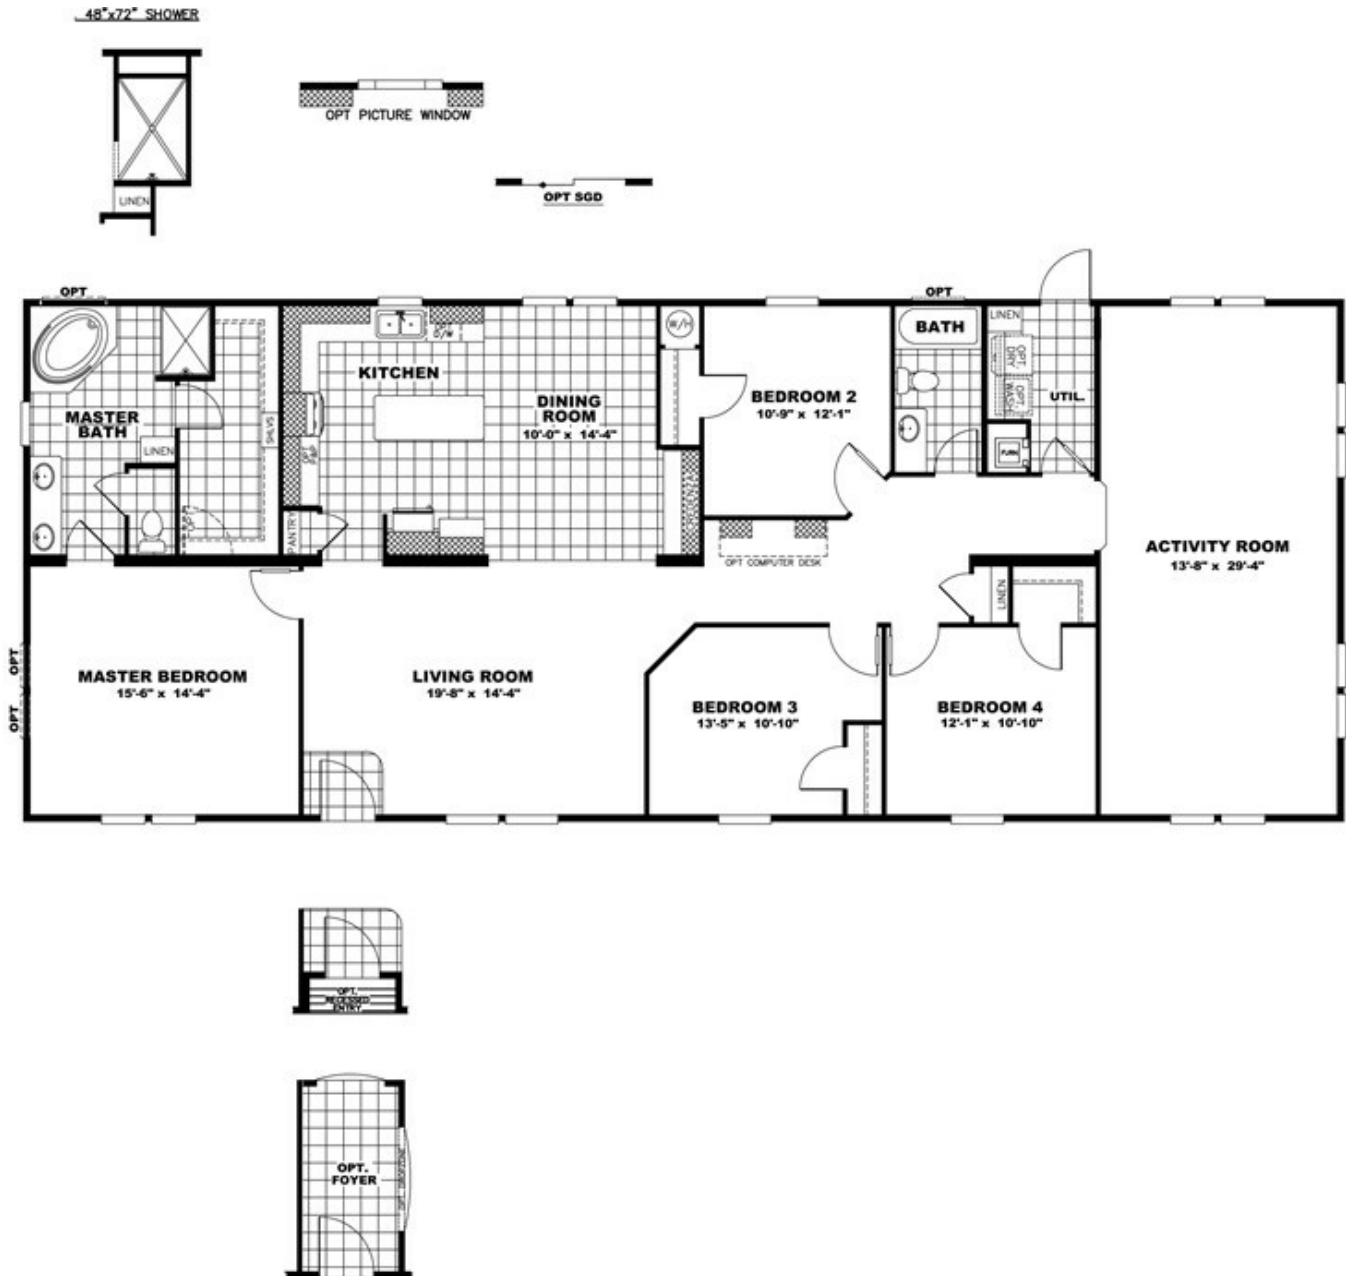

NASHVILLE

NASHVILLE Model number: 32SSL32764CH

4 beds • 2 baths • 2432 sq.ft. • 32' width • 76' depth

Our home building facilities invest in continuous product and process improvements. Plans, dimensions, features, materials, specifications and availability are subject to change without notice or obligation. Renderings and