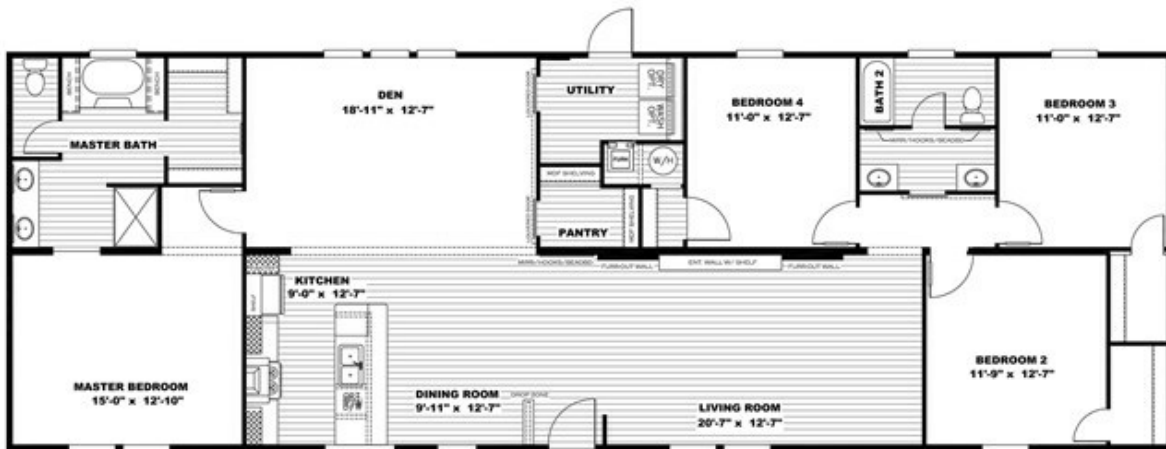

# THE BREEZE II

# THE BREEZE II Model number: 38SSP28764AH

4 beds • 2 baths • 2128 sq.ft. • 28' width • 76' depth

Our home building facilities invest in continuous product and process improvements. Plans, dimensions, features, materials, specifications and availability are subject to change without notice or obligation. Renderings and floor plans are representative likenesses of our homes and may differ from the actual homes. We invite you to tour a Home Center near you and inspect the highest value in quality housing available or call (806) 372-8763 to speak with a Home Consultant. Copyright 2017, CMH. All rights reserved.