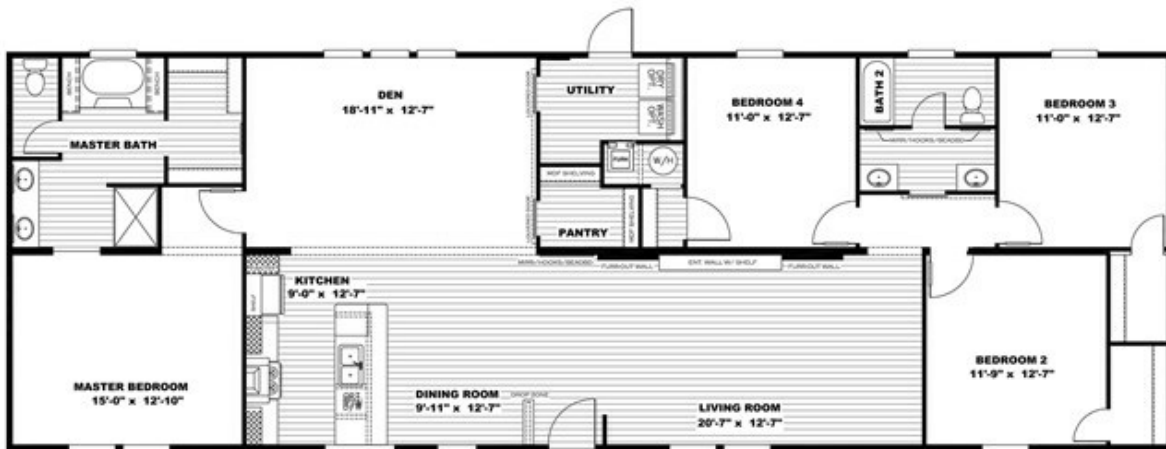

THE BREEZE II

THE BREEZE II Model number: 38SSP28764AH

4 beds • 2 baths • 2128 sq.ft. • 28' width • 76' depth

Our home building facilities invest in continuous product and process improvements. Plans, dimensions, features, materials, specifications and availability are subject to change without notice or obligation. Renderings and floor plans are representative likenesses of our homes and may differ from the actual homes. We invite you to tour a Home Center near you and inspect the highest value in quality housing available or call (806) 372-8763 to speak with a Home Consultant. Copyright 2017, CMH. All rights reserved.