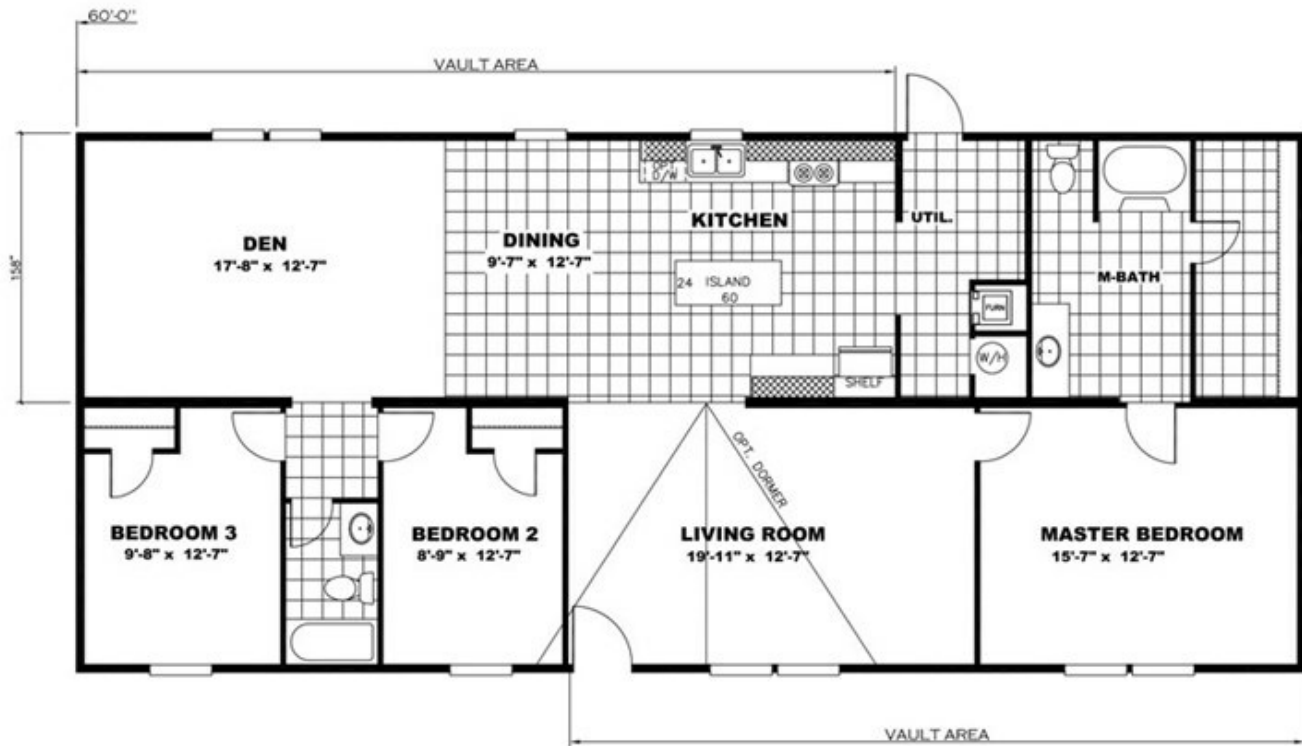

JUBILATION

JUBILATION Floor plan number: BL2001984TXAB
3 beds • 2 baths • 1680 sq.ft. • 28' width • 60' depth

Our home building facilities invest in continuous product and process improvements. Plans, dimensions, features, materials, specifications and availability are subject to change without notice or obligation. Renderings and floor plans are representative likenesses of our homes and may differ from the actual homes. We invite you to tour a Home Center near you and inspect the highest value in quality housing available or call (806) 372-8763 to speak with a Home Consultant. Copyright 2017, CMH. All rights reserved.